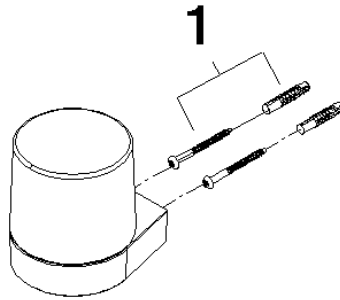

Dispenser wall model - Chrome

---

83 435 832

Parts for other
finishes can be found
here: [Soft Black](#)

Spare parts list

No.	Item Number	Name	Quantity used	Delivery time
1	05 30 31 025 00 90	fixing set	1	2